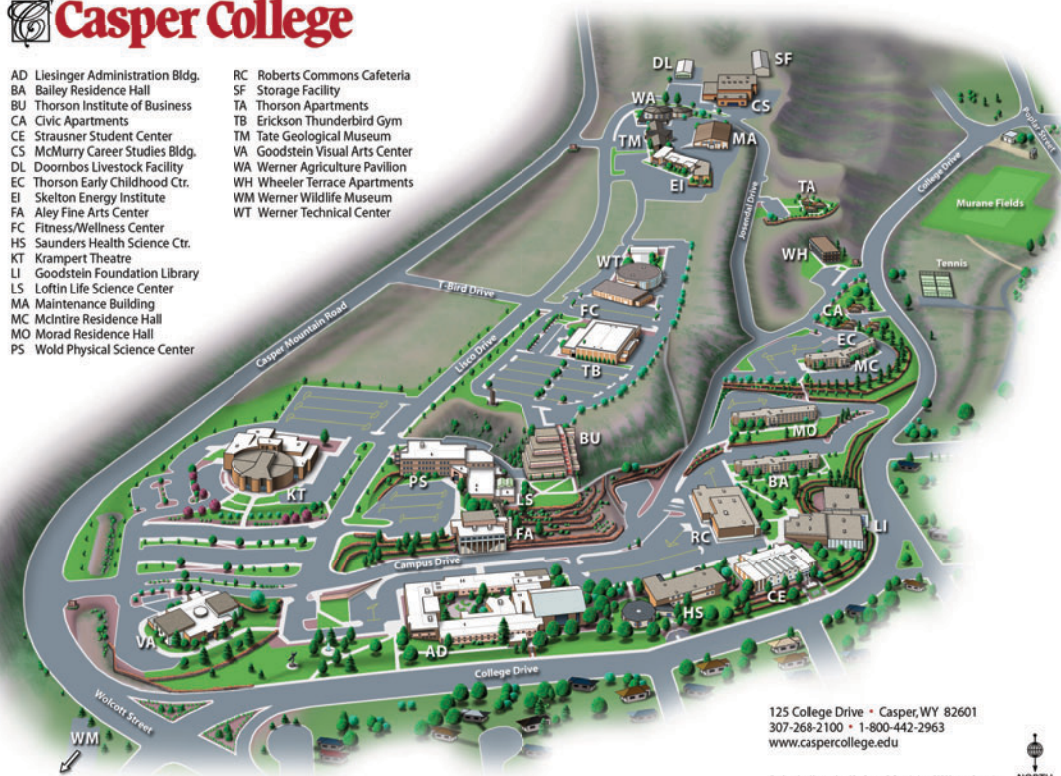

Driving Directions to Casper College

- **From Southwest**
  Follow Hwy 220/CY Avenue turn right on Poplar Street, turn left on College Drive/25th Street, Follow College Drive until you see the Casper College Sign, turn right onto campus.
- **From South and East -**
  Take Interstate Exit 185(East Casper/Evansville), turn left onto Wyoming Blvd., following Wyoming Blvd out of town until you come to the stoplight at Casper Mountain Rd intersection, turn right. Follow that road until you reach the Campus Drive intersection, turn left.
- **From North**
  Take Interstate Exit 188B (Poplar Street) and turn right onto Poplar Street. Follow Poplar Street until you reach the College Drive/25th Street Intersection. Turn left, follow College Drive until you see the Casper College Sign, turn right.
- **From West**
  Follow Hwy 20/26 through Mills until you get to the Poplar intersection, turn right. Follow Poplar until you reach the College Drive/25th Street Intersection, turn left. Follow College Drive until you see the Casper College Sign, turn right.

125 College Drive • Casper, WY 82601
307-268-2100 • 1-800-442-2963
www.caspercollege.edu